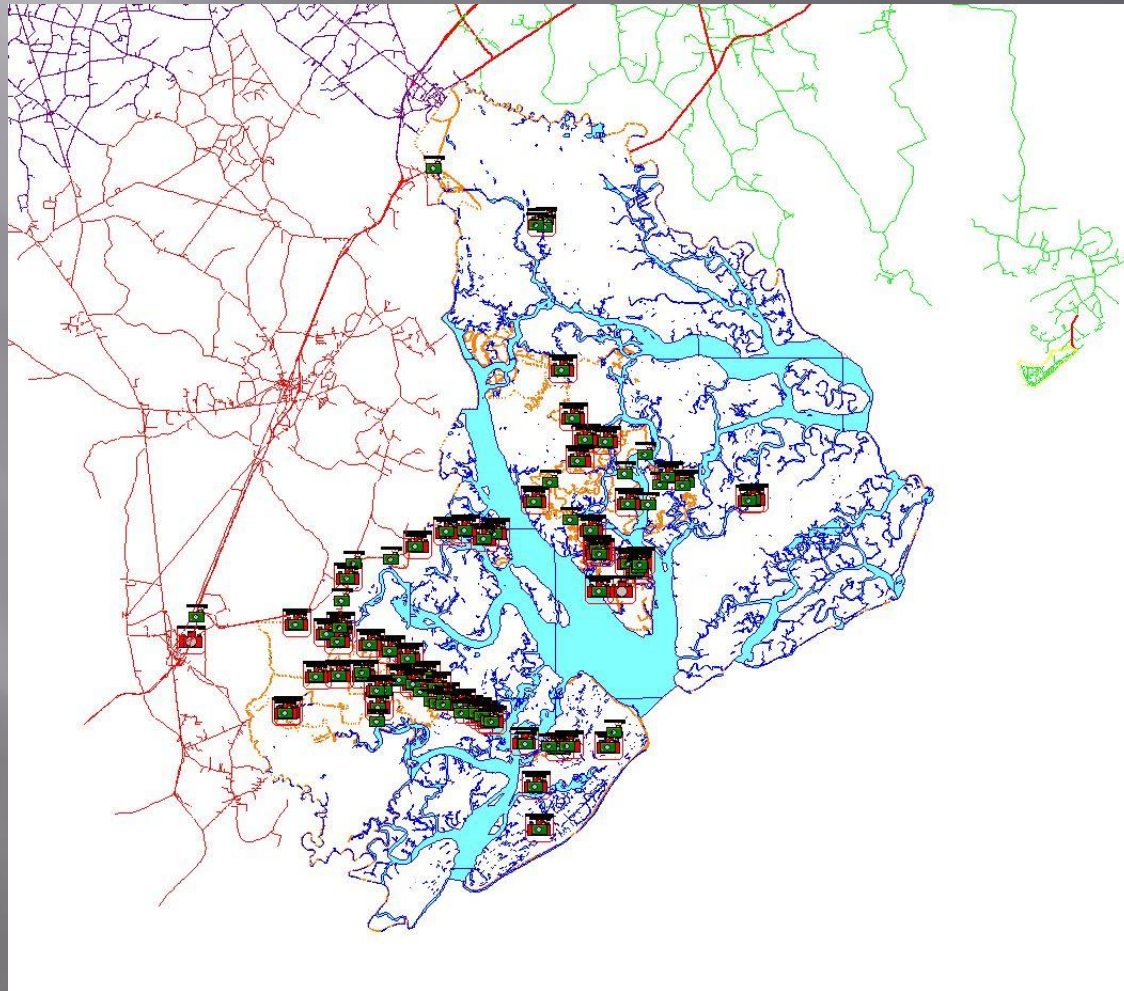

TMC Camera Locations- Requesting 2 & Digital system