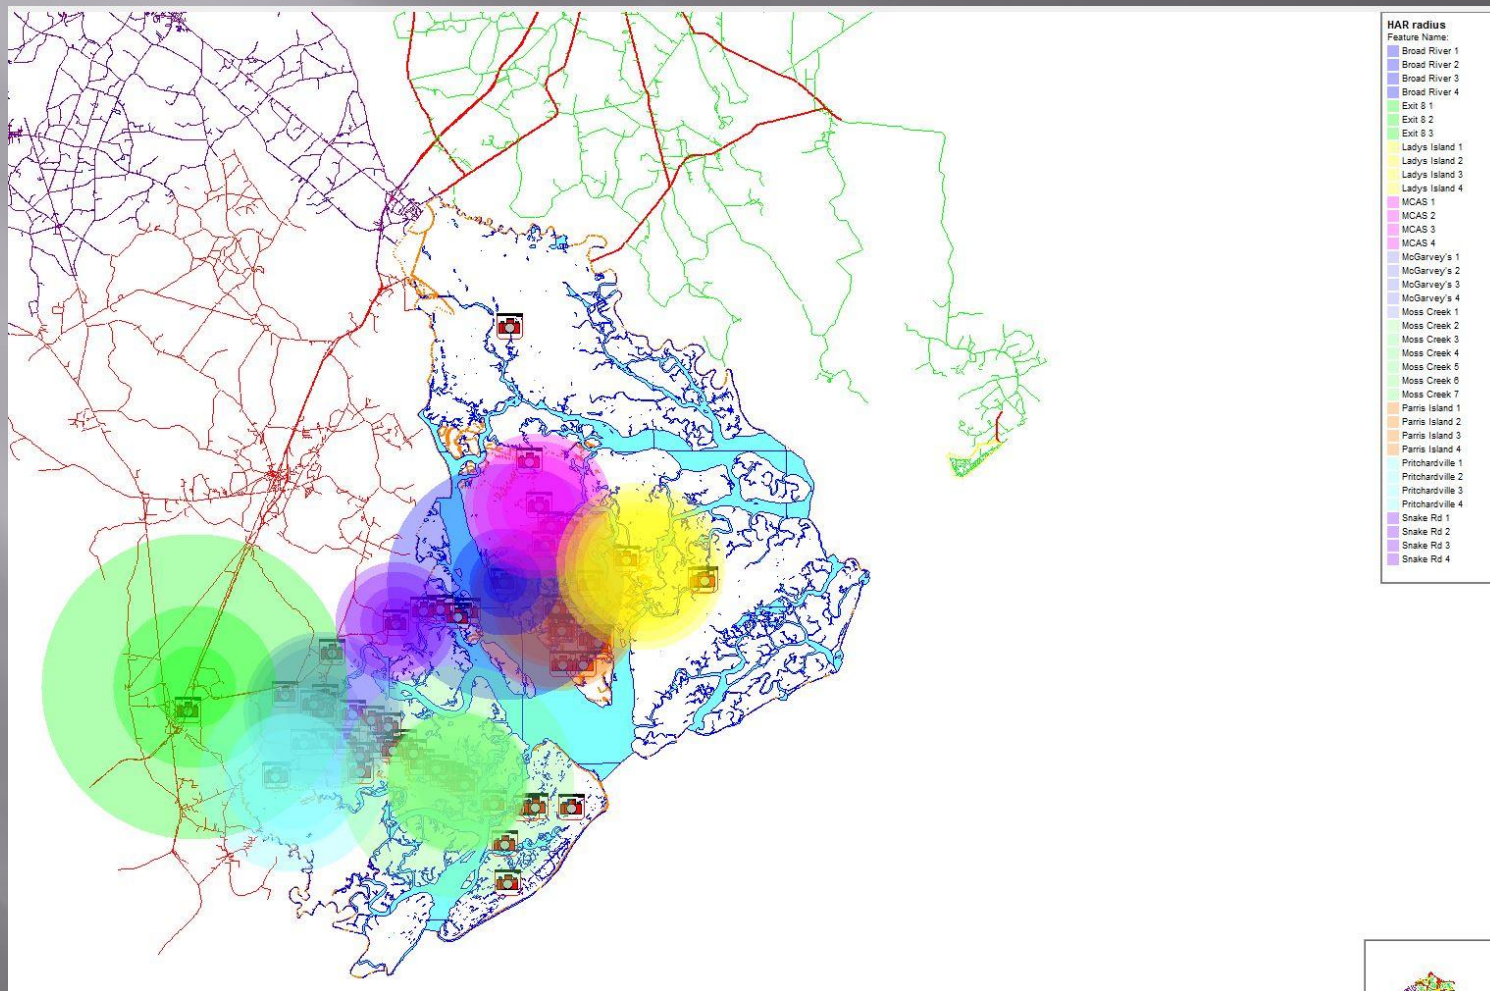

HAR Coverage